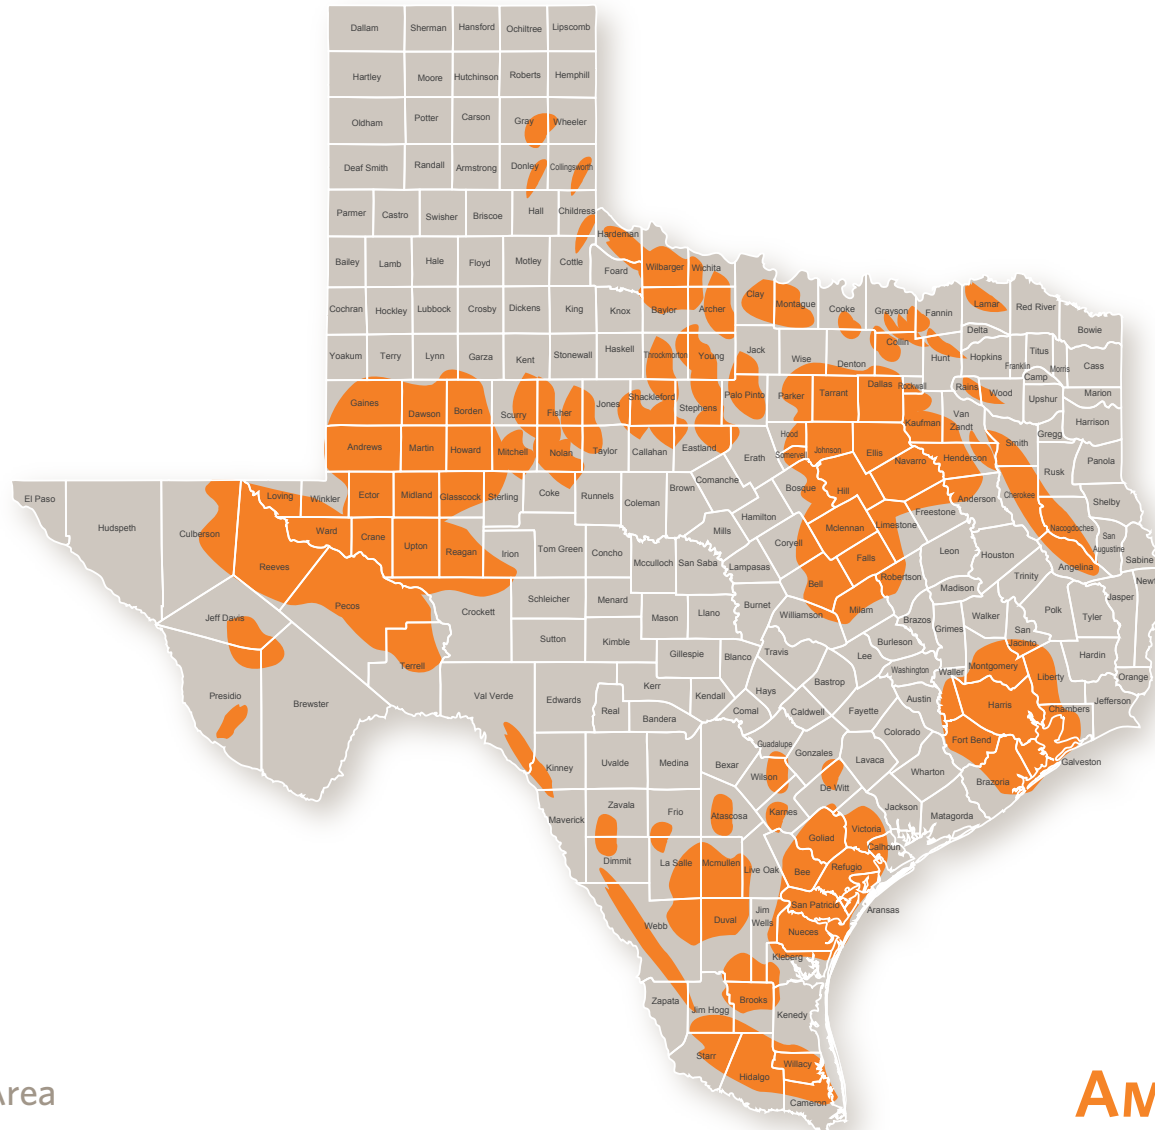

Ambit Energy Service Area: Texas

- Electric
- Non Service Area